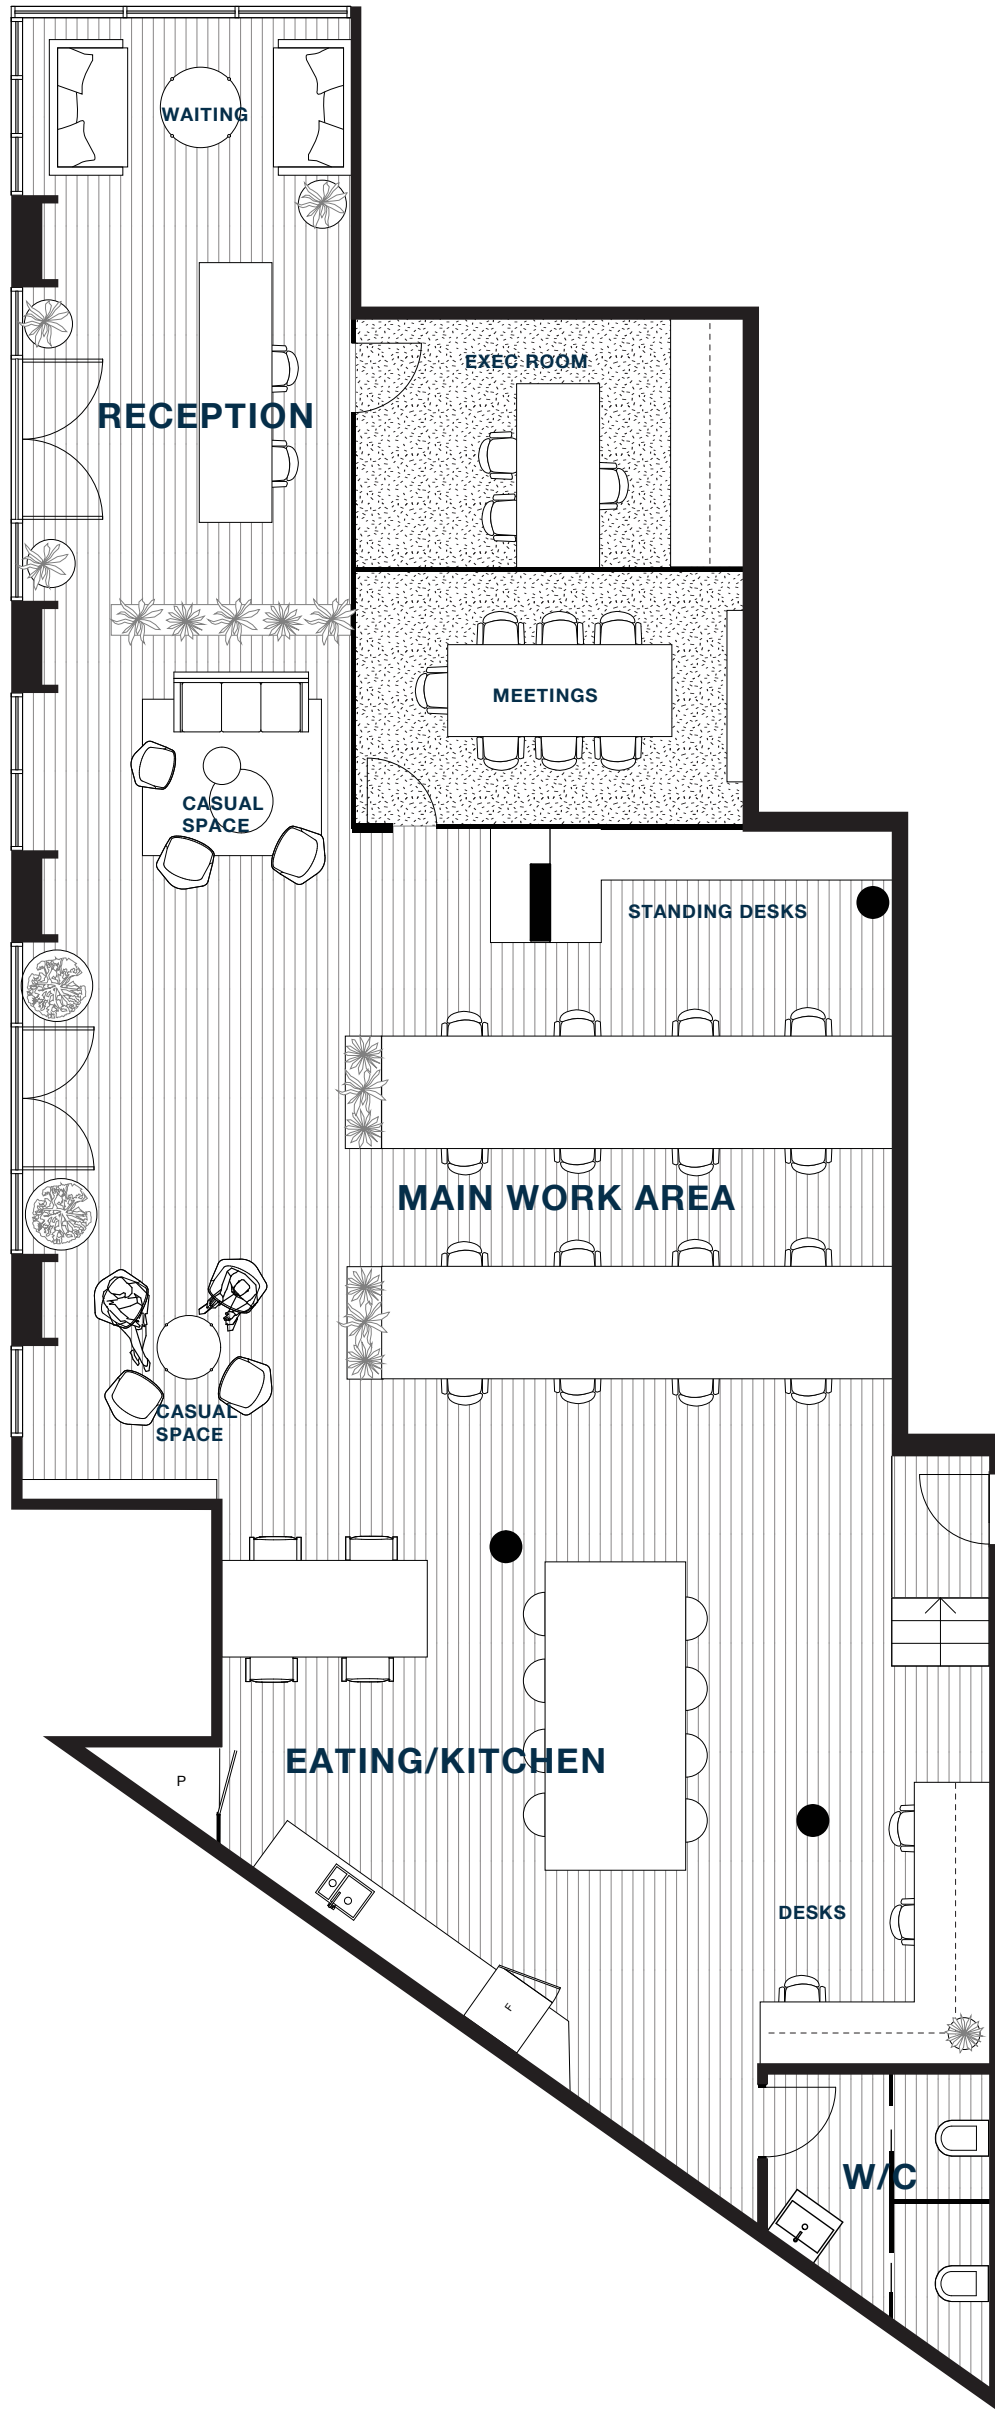

RETAIL CONCEPT 1

Resteraunt/Cafe

Total Area: 276 m²

MT ALEXANDER RD

RETAIL CONCEPT 2

Office

Total Area: 276 m²

MT ALEXANDER RD

RETAIL CONCEPT 3

Gym

Total Area: 276 m²

MT ALEXANDER RD