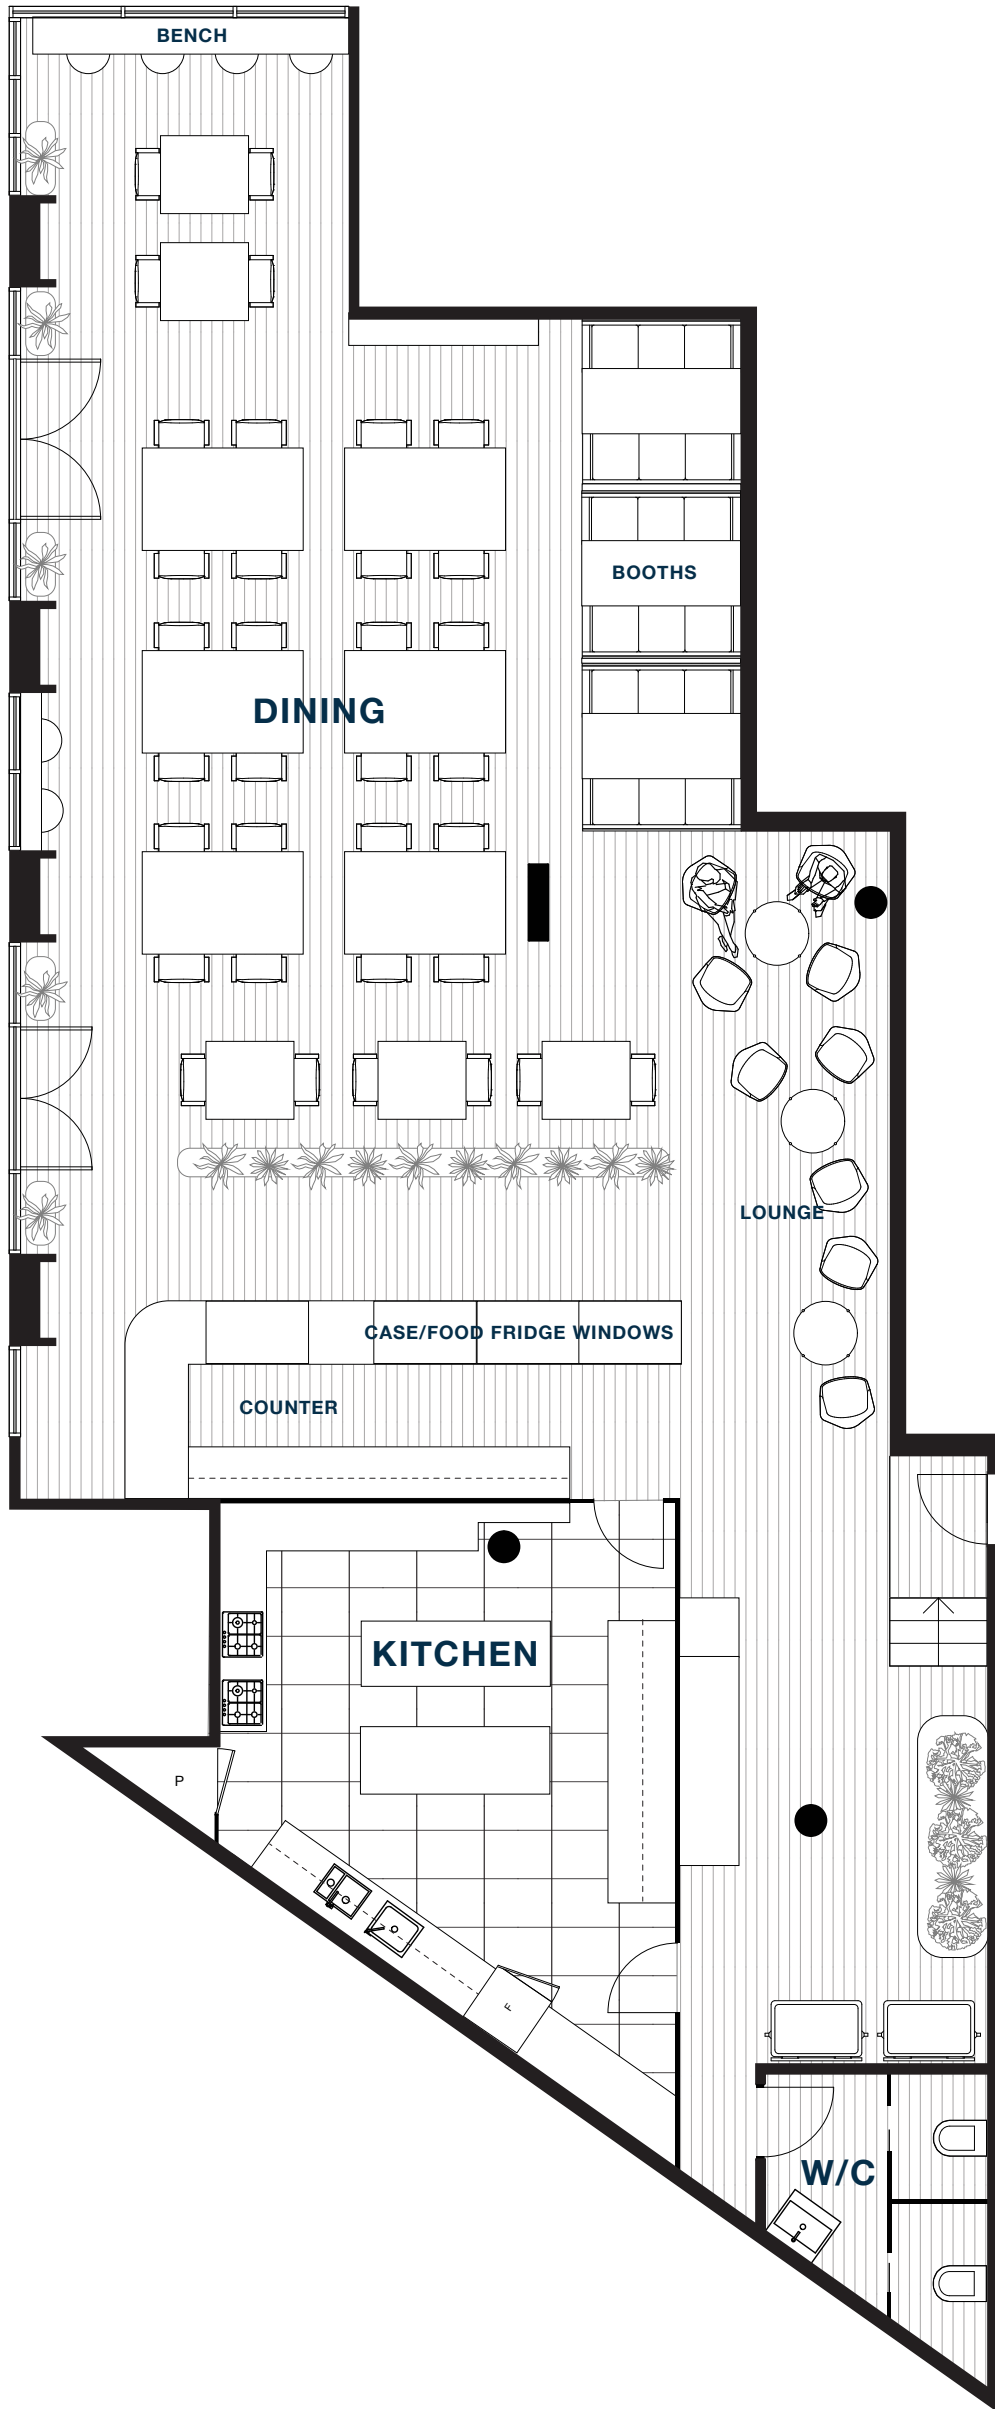

RETAIL CONCEPT 1

Resteraunt/Cafe

Total Area: 276 m²

MT ALEXANDER RD

RETAIL CONCEPT 2

Office

Total Area: 276 m²

MT ALEXANDER RD

RETAIL CONCEPT 3

Gym

Total Area: 276 m²

MT ALEXANDER RD